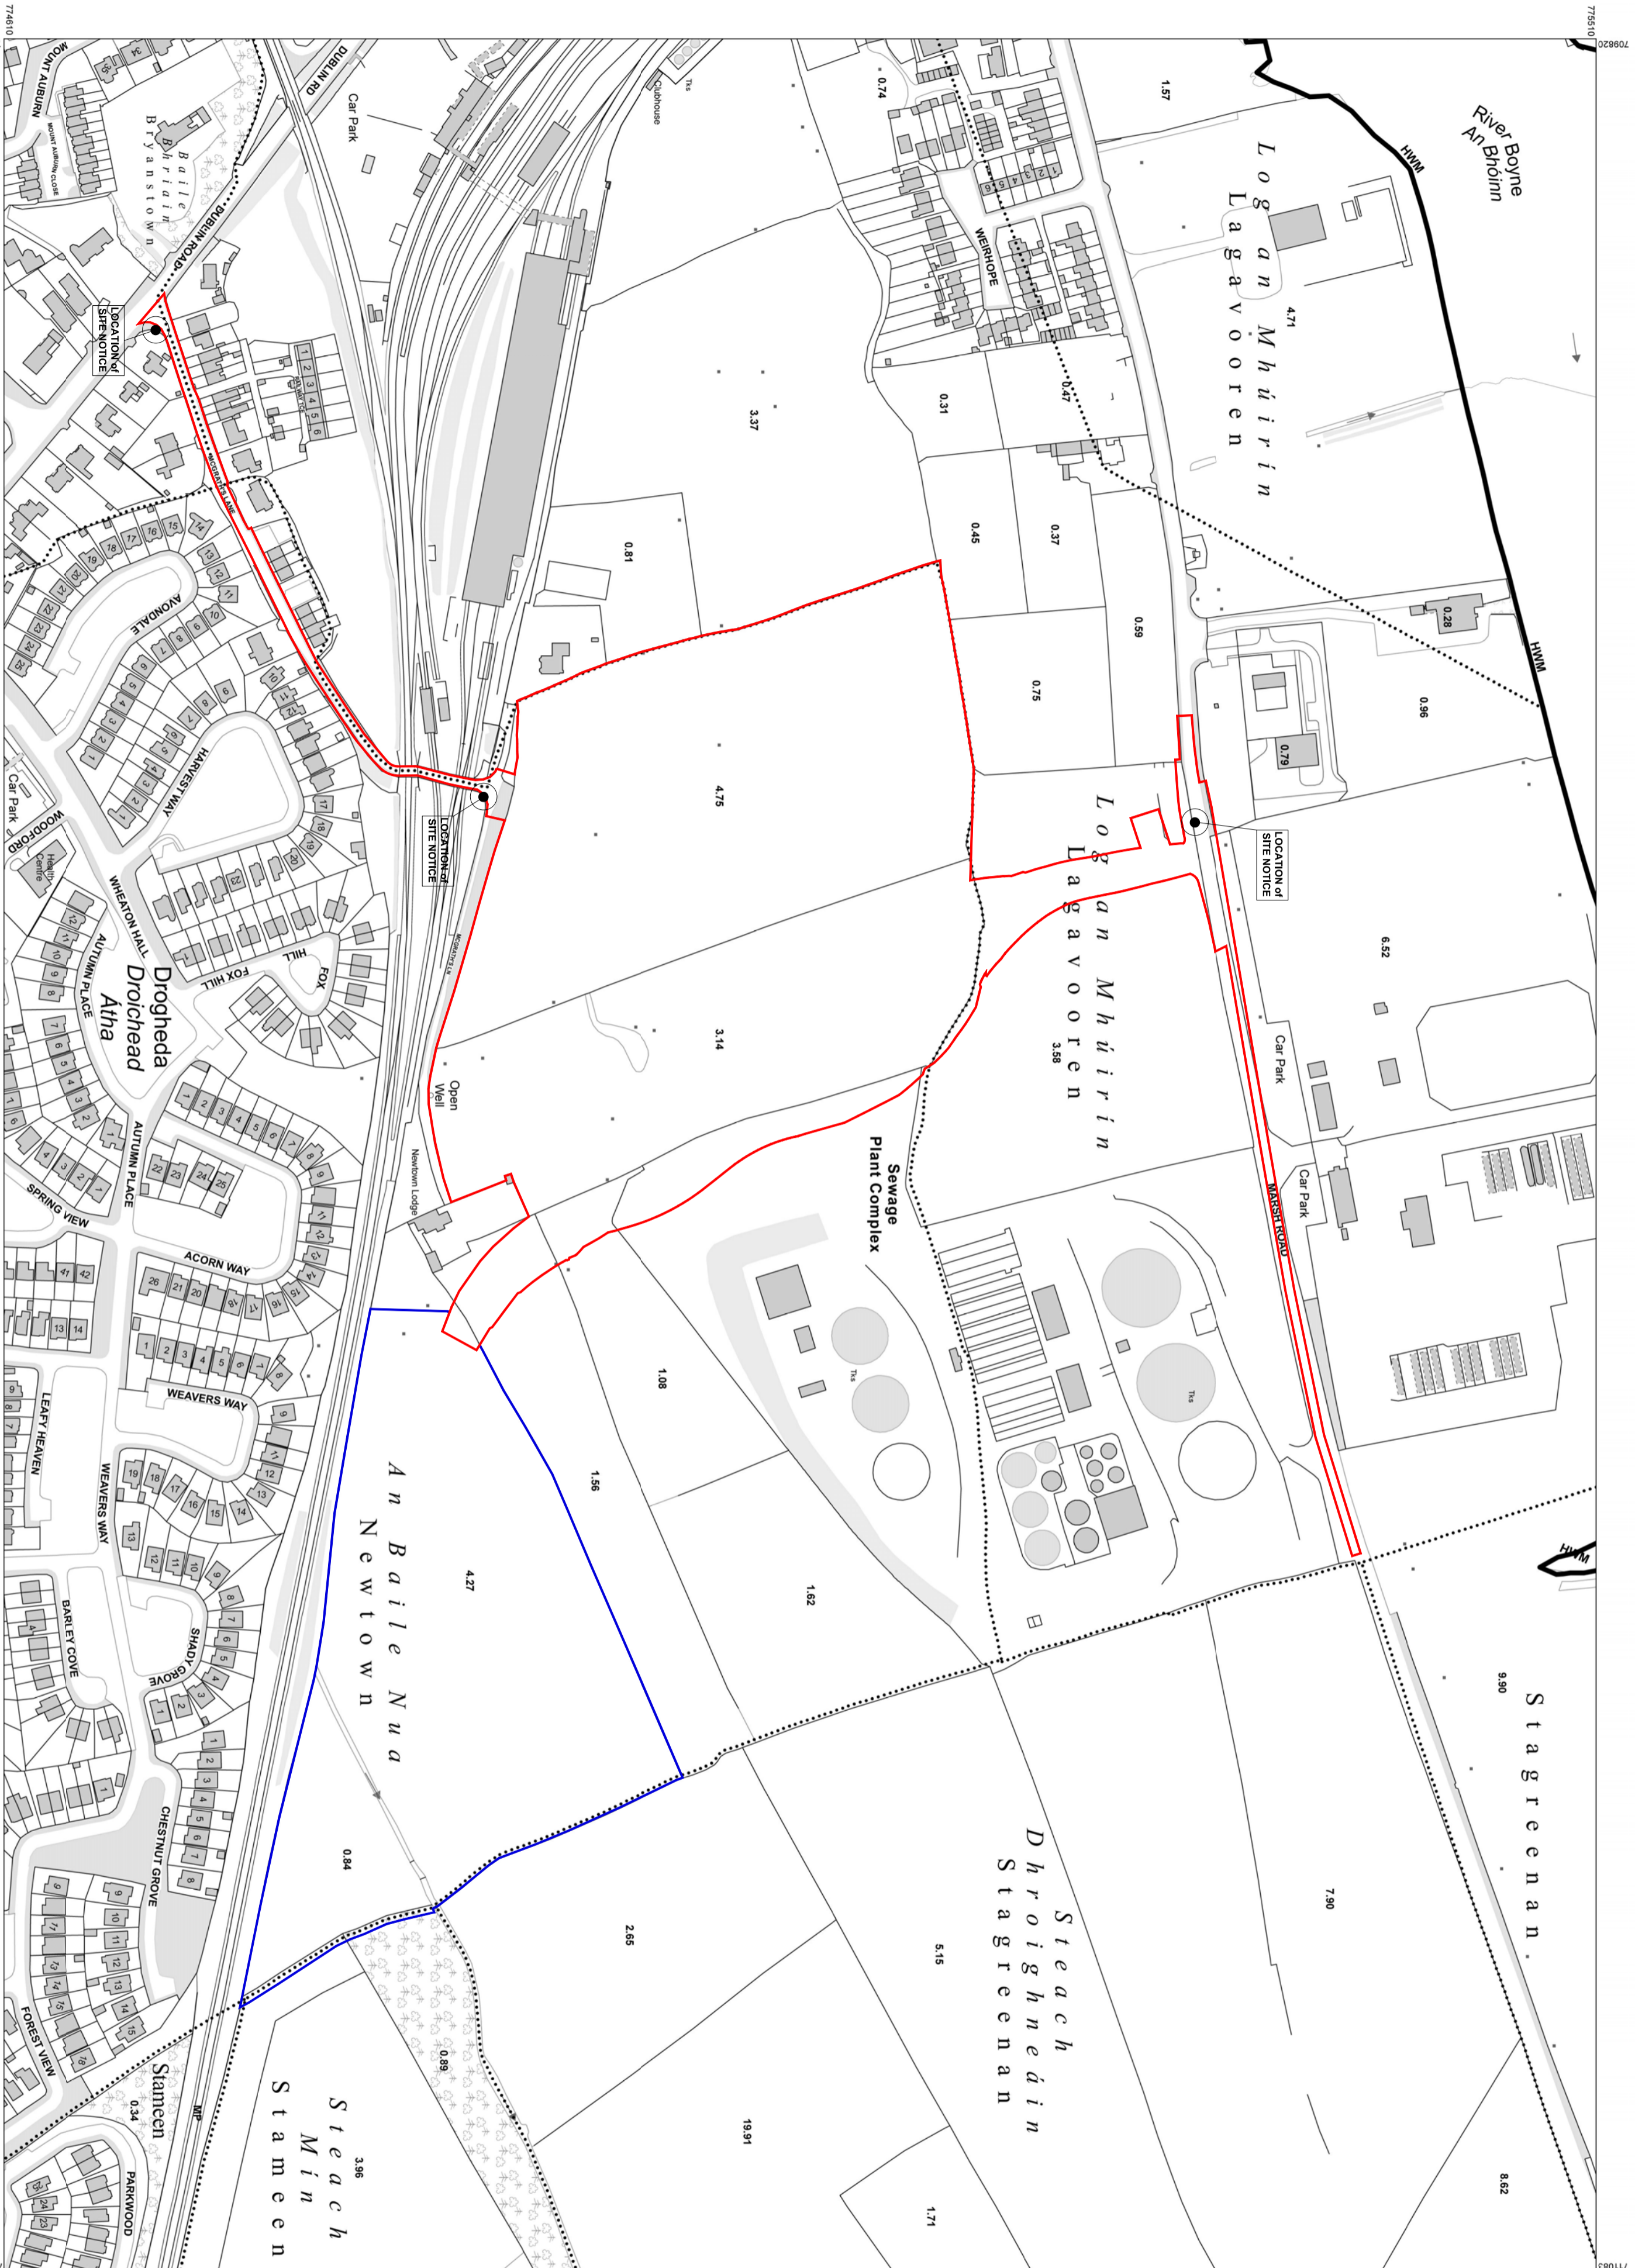

# OSi PLACE Map

**CENTRE COORDINATES:**  
ITM 710452.775050

**PUBLISHED:** 04/07/2019  
**ORDER NO.:** 50071982\_1

MAP SERIES:	MAP SHEETS:
1:5,000	2319
1:1,000	2319-13
1:1,000	2319-18
1:1,000	2319-23
1:1,000	2319-24
1:2,500	2319-D

The representation on this map of a road, track or footpath is not evidence of the existence of a right of way.

Ordnance Survey maps never show legal property boundaries, nor do they show ownership of physical features.

©Suirbhreacht Ordánais Éireann, 2019  
©Ordnance Survey Ireland, 2019  
[www.osi.ie/copyright](http://www.osi.ie/copyright)

**LEGEND:**

<http://www.osi.ie>  
search 'Large Scale Legend'

**CAPTURE RESOLUTION:**  
The map objects are only accurate to the resolution at which they were captured.  
Output scale is not indicative of data capture scale.  
Further information is available at:  
<http://www.osi.ie>; search 'Capture Resolution'

**OUTPUT SCALE:** 1:2,500